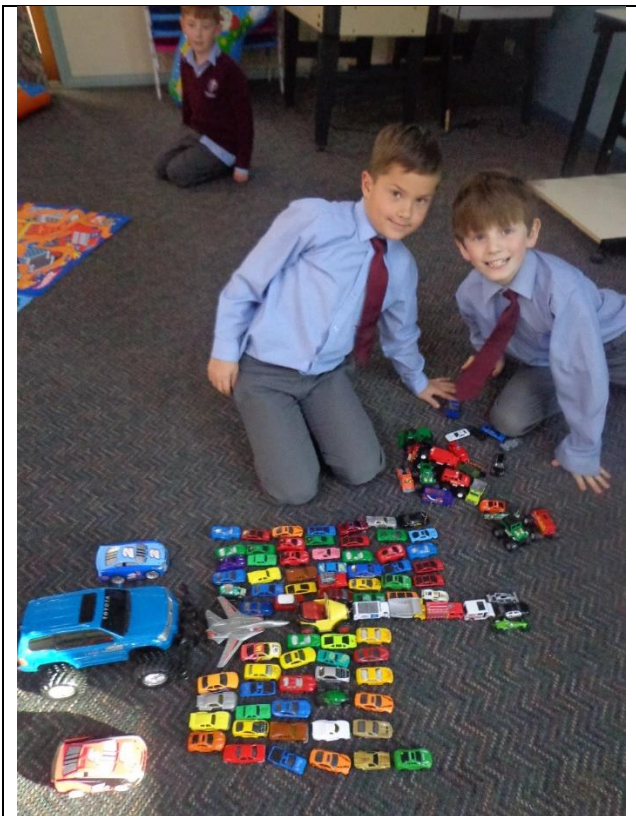

STRONG SENSE OF IDENTITY

Jacinta and Kayla fighting the giggles as they role play with different outfits in activity time.

Hamish exploring his interests and ideas as he prepares the groundwork to his castle construction.

Luke and Manu sharing their love for cars in activity time as they construct a card yard together.

Brayden sharing his talents playing football, getting in some practise before his big game on the weekend.